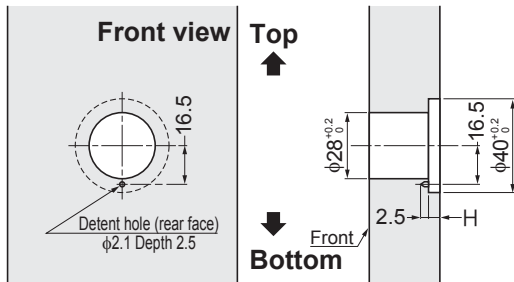

Thank you for selecting our product. Before starting installation, please read this manual thoroughly to ensure correct installation. Please keep this manual at hand for future reference.

DIMENSIONS

DT = Door thickness

DOOR PROCESS DIMENSIONS

Door thickness (DT)	Bore depth (H)
15—25	0
26—35	DT—25
29—39※	0

※When using cap (PK04VB)

INSTALLATION

- [1] Insert main body from the front, insert cap from the rear, then fasten them with provided screws.
- [2] Check if knob works properly by pushing the knob (once to protrude, once again to retract).