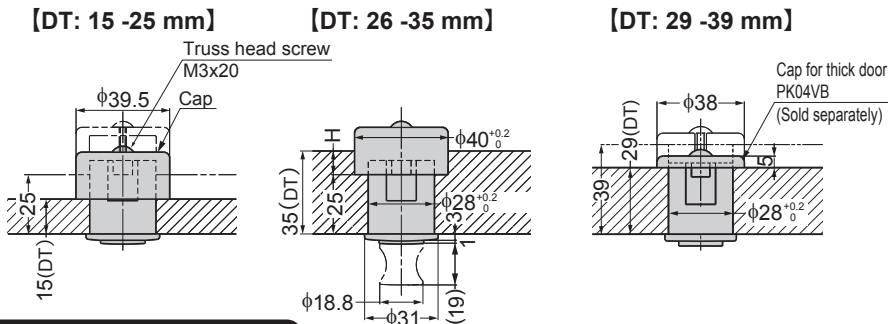

Thank you for selecting our product. Before starting installation, please read this manual thoroughly to ensure correct installation. Please keep this manual at hand for future reference.

DIMENSIONS

DT = Door thickness

DOOR PROCESS DIMENSIONS

Door thickness (DT)	Bore depth (H)
15—25	0
26—35	DT—25
29—39※	0

※When using cap (PK04VB)

INSTALLATION

- [1] Insert main body from the front, insert cap from the rear, then fasten them with provided screws.
- [2] Check if knob works properly by pushing the knob (once to protrude, once again to retract).