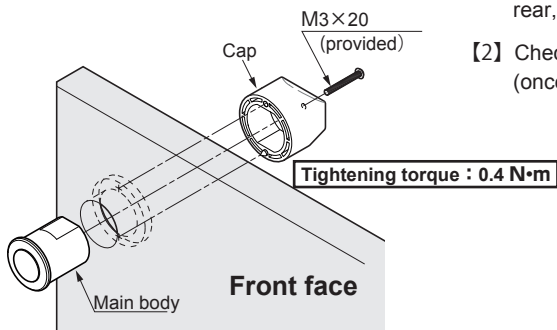

DOOR PROCESS DIMENSIONS

Door thickness (DT)	Bore depth (H)
15—25	0
26—35	DT—25
29—39※	0

※When using cap (PK04VB)

INSTALLATION

- [1] Insert main body from the front, insert cap from the rear, then fasten them with provided screws.
- [2] Check if knob works properly by pushing the knob (once to protrude, once again to retract).