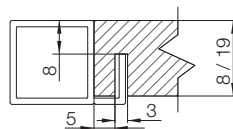

PROFILO 20X20 PROFILE 20X20

PROFILO 20X20 IN ALLUMINIO
20X20 ALUMINIUM PROFILE

R7712

Traverso semplice
Simple crossbeam

R7713

Traverso per vetro
sp. 4 mm o sp. 6 mm
Crossbeam for glass
th. 4 mm or th 6 mm

R7713

Traverso per pannello in legno
sp. da 8 mm a 19 mm con
canale
Crossbeam for wooden panel
th. from 8 mm to 19 mm

R7714

Traverso per pannello in legno
sp. 18/19 mm
Crossbeam for wooden panel
th. 18/19 mm