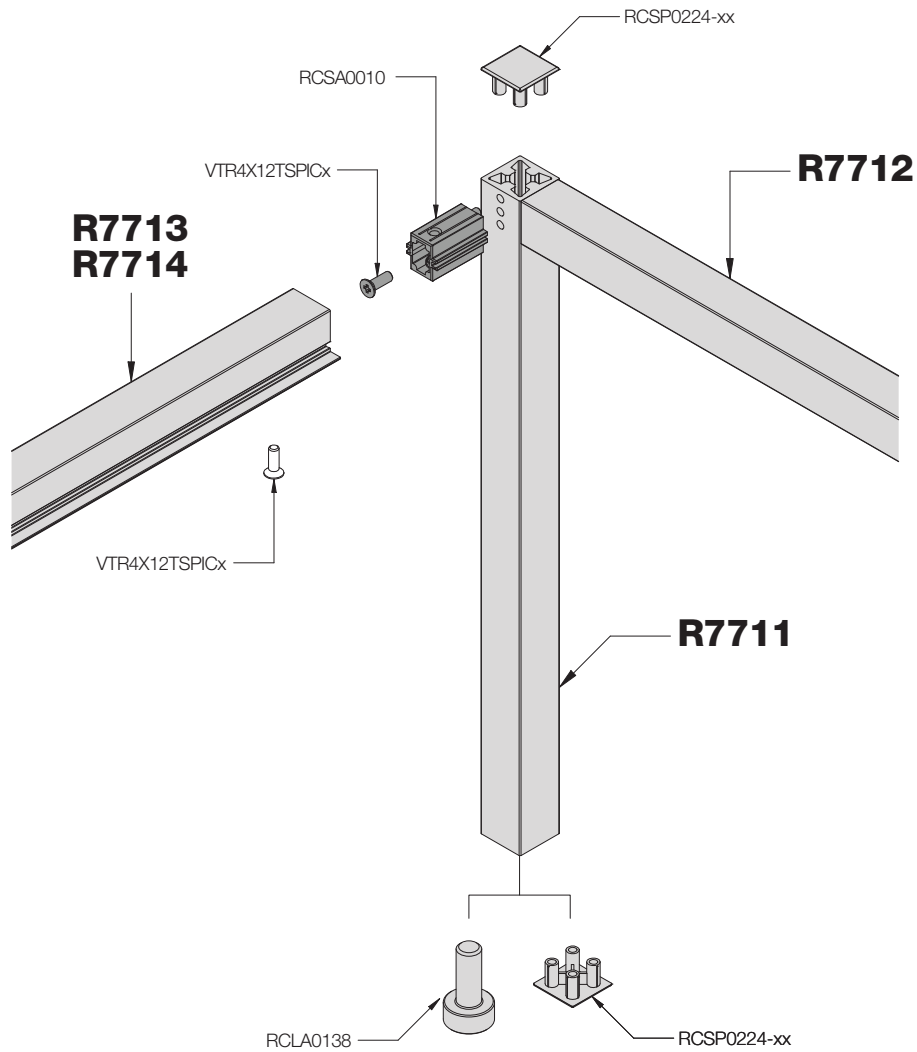

PROFILO 20X20 PROFILE 20X20

PROFILO 20X20 IN ALLUMINIO
20X20 ALUMINIUM PROFILE

R7712

Traverso semplice
Simple crossbeam

R7713

Traverso per vetro
sp. 4 mm o sp. 6 mm
Crossbeam for glass
th. 4 mm or th 6 mm

R7713

Traverso per pannello in legno
sp. da 8 mm a 19 mm con
canale
Crossbeam for wooden panel
th. from 8 mm to 19 mm

R7714

Traverso per pannello in legno
sp. 18/19 mm
Crossbeam for wooden panel
th. 18/19 mm