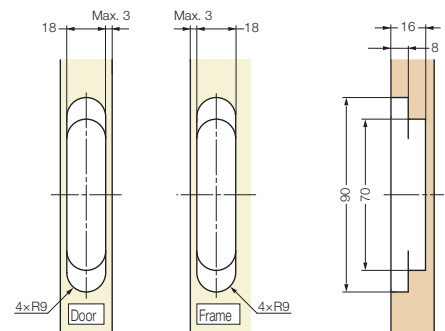

HES3D-90 – 3-way Adjustable Concealed Hinge

- 3 way adjustment:
Horizontal: -1.5~+1.5mm
Vertical: -1.5~+1.5mm
Depth: -1~+1mm
- Max. door weight:
15kg / 2pcs, 20kg / 3pcs
- Easy installation:
Temporary door holding feature.
- Cover hides all screw heads for clean appearance.

Item Code	Item No.	Color	Door Thickness	Opening Angle
170-029-221	HES3D-90DC	Silver	Min. 23mm	180°
170-029-222	HES3D-90DN	Champagne Gold		

NO. 182, NO. 203 Catalogue available!

SUGATSUNE KOGYO CO., LTD.
1-8-11 Higashikanda, Chiyoda-ku, Tokyo, Japan
Phone: +81 (0)3 3866 2260
Fax: +81 (0)3 3866 4447
E-mail: export@sugatsune.co.jp
Website: www.sugatsune-intl.com