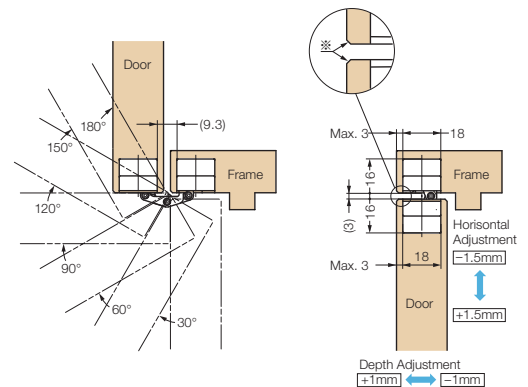

HES3D-90 – 3-way Adjustable Concealed Hinge

- 3 way adjustment:
Horizontal: -1.5~+1.5mm
Vertical: -1.5~+1.5mm
Depth: -1~+1mm
- Max. door weight:
15kg / 2pcs, 20kg / 3pcs
- Easy installation:
Temporary door holding feature.
- Cover hides all screw heads for clean appearance.

Item Code	Item No.	Color	Door Thickness	Opening Angle
170-029-221	HES3D-90DC	Silver	Min. 23mm	180°
170-029-222	HES3D-90DN	Champagne Gold		

NO. 182, NO. 203 Catalogue available!

SUGATSUNE KOGYO CO., LTD.
1-8-11 Higashikanda, Chiyoda-ku, Tokyo, Japan
Phone: +81 (0)3 3866 2260
Fax: +81 (0)3 3866 4447
E-mail: export@sugatsune.co.jp
Website: www.sugatsune-intl.com