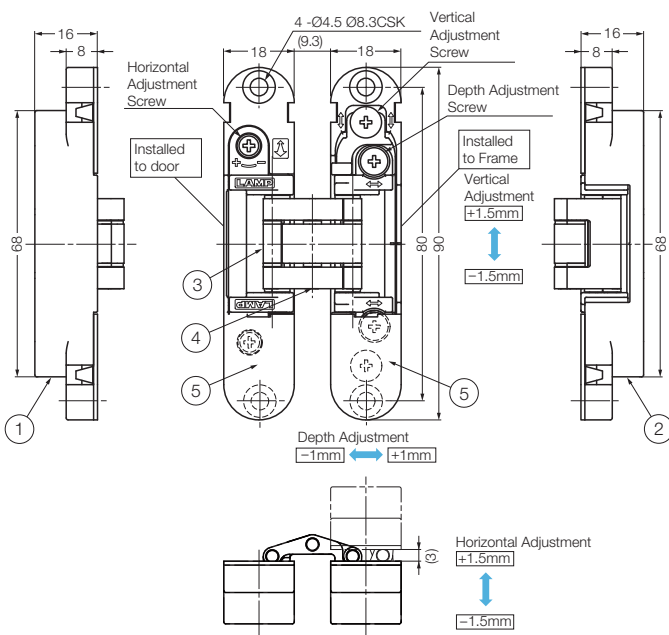

HES3D-90 – 3-way Adjustable Concealed Hinge

- 3 way adjustment:
Horizontal: -1.5~+1.5mm
Vertical: -1.5~+1.5mm
Depth: -1~+1mm
- Max. door weight:
15kg / 2pcs, 20kg / 3pcs
- Easy installation:
Temporary door holding feature.
- Cover hides all screw heads for clean appearance.

Item Code	Item No.	Color	Door Thickness	Opening Angle
170-029-221	HES3D-90DC	Silver	Min. 23mm	180°
170-029-222	HES3D-90DN	Champagne Gold		

NO. 182, NO. 203 Catalogue available!

SUGATSUNE KOGYO CO., LTD.
1-8-11 Higashikanda, Chiyoda-ku, Tokyo, Japan
Phone: +81 (0)3 3866 2260
Fax: +81 (0)3 3866 4447
E-mail: export@sugatsune.co.jp
Website: www.sugatsune-intl.com