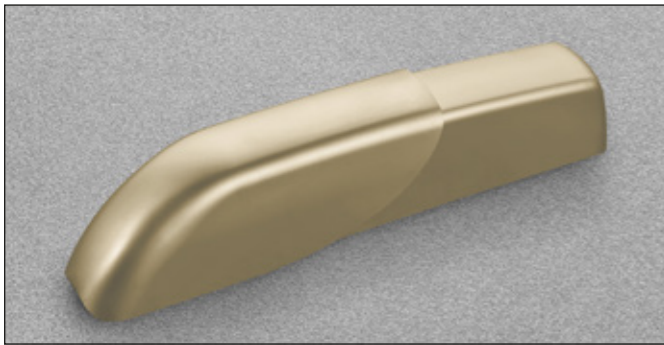

LIVING ROOM

LIVING ROOM

Colours of the cover

White

Glossy white

Stainless steel

Grey

Champagne