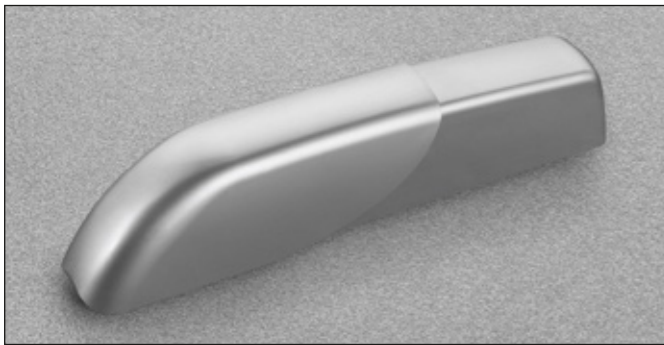

LIVING ROOM

LIVING ROOM

Colours of the cover

White

Glossy white

Stainless steel

Grey

Champagne