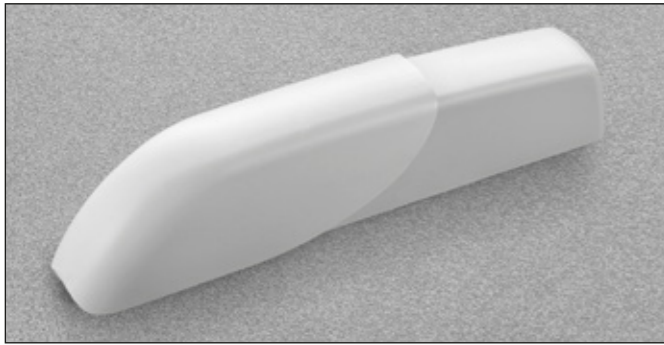

LIVING ROOM

LIVING ROOM

Colours of the cover

White

Glossy white

Stainless steel

Grey

Champagne