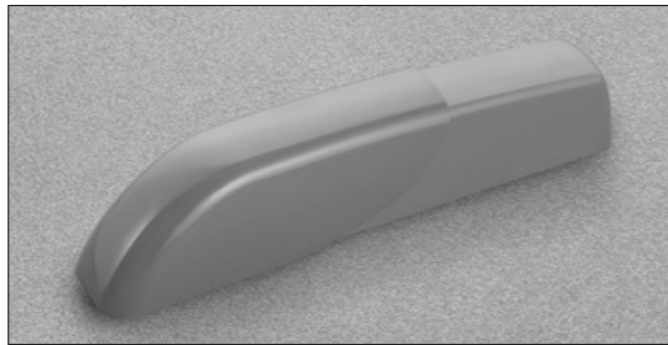

LIVING ROOM

LIVING ROOM

Colours of the cover

White

Glossy white

Stainless steel

Grey

Champagne