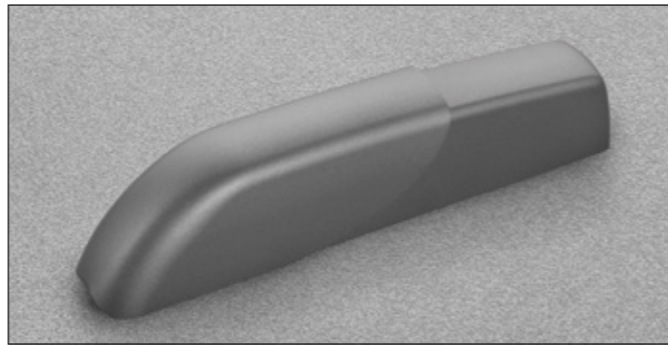

Satin metal black