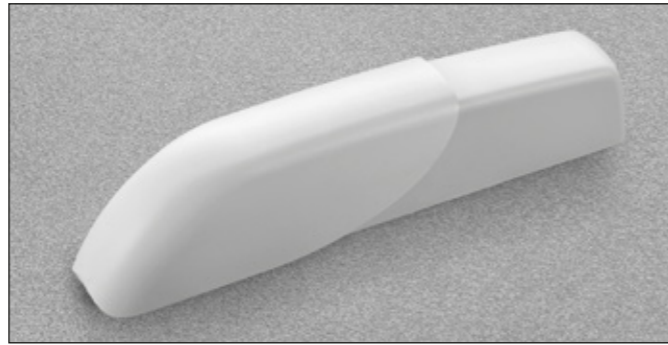

LIVING ROOM

LIVING ROOM

Colours of the cover

White

Glossy white

Stainless steel

Grey

Champagne